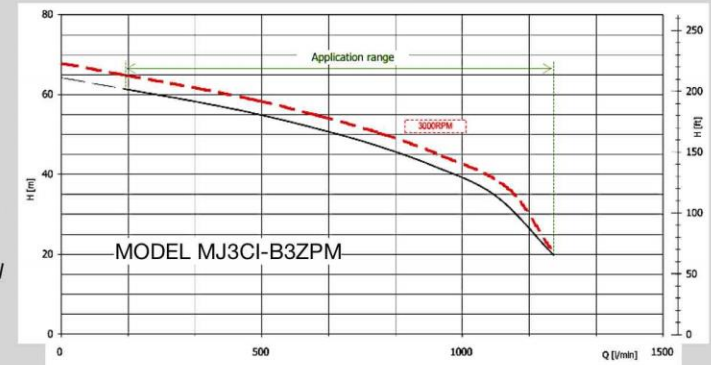

THE ENGINE PLACE

839 Boundary Rd., Coopers Plains
4108 QLD. Phone: **07 3275 3122**
Email: sales@engineplace.com.au

Website: www.megajet.com.au