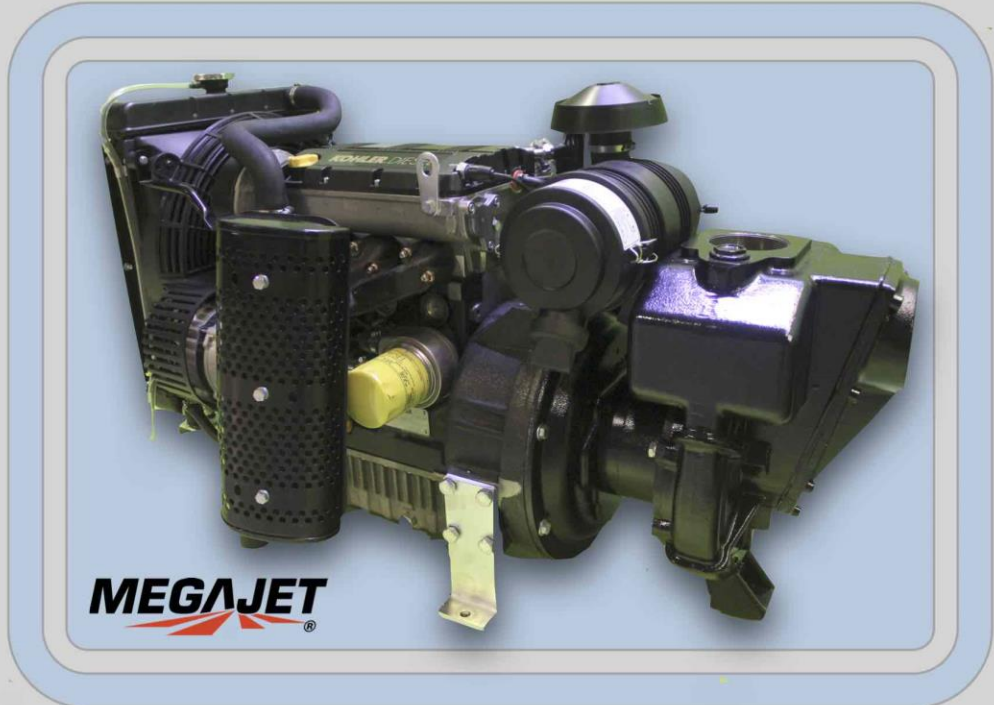

MEGAJET WATER TRUCK, FIRE FIGHTING, IRRIGATION.

MEGAJET Cast Iron, diesel powered, self prime pump.

- 23 hp, 3 cylinder water cooled Kohler engine.
- **Direct flywheel drive, 3" self prime** to 8 metres.
- Delivers 1000l/min @ 60 psi or 500l/min @ 80 psi
- Complete with control panel and remote wireless start/stop.